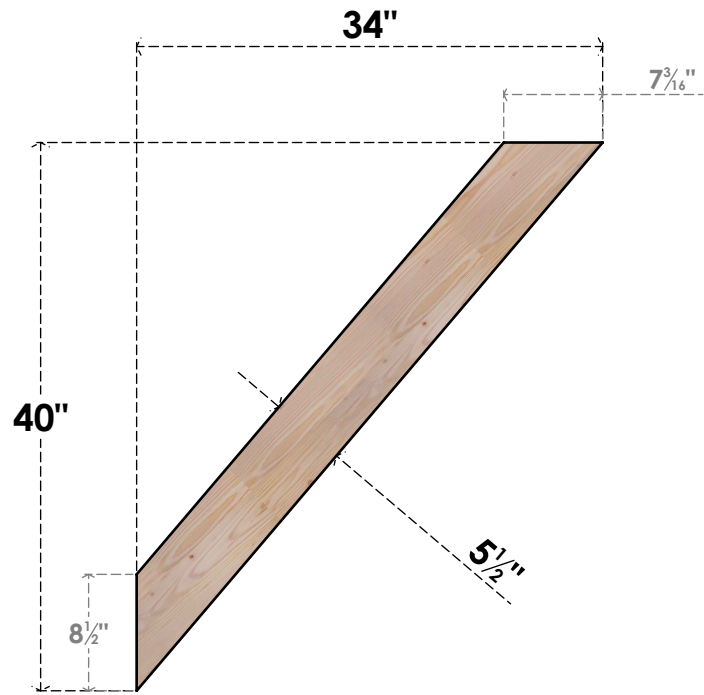

BRC06X34X40TRA00SDF

5 1/2"W X 34"D X 40"H TRADITIONAL SMOOTH BRACE, DOUGLAS FIR

SIDE

FRONT

EKENA MILLWORK
 2300 WEST MAIN ST.
 CLARKSVILLE, TX 75426
 TOLL FREE: 866-607-0453
 WWW.EKENAMILLWORK.COM

NOTES

1. INSTALLATION TO BE COMPLETED IN ACCORDANCE WITH MANUFACTURER'S SPECIFICATIONS.
2. DRAWING MAY NOT BE TO SCALE
3. THIS DRAWING IS INTENDED FOR DESIGN AND PLANNING PURPOSES ONLY.
4. ALL INFORMATION CONTAINED HEREIN WAS CURRENT AT THE TIME OF DEVELOPMENT BUT MUST BE REVIEWED AND APPROVED BY THE PRODUCT MANUFACTURER TO BE CONSIDERED ACCURATE.
5. PRODUCTS ARE NOT KILN DRIED. THIS ITEM IS UNIQUE AND WILL CONTAIN THE NATURAL VARIATIONS THAT THE WOOD SPECIES OFFERS. THIS MAY RESULT IN VARIATIONS UP TO 1/4"