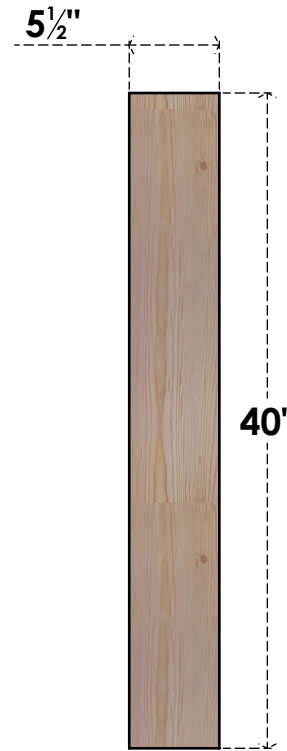

BRC06X34X40TRA00SDF

5 1/2"W X 34"D X 40"H TRADITIONAL SMOOTH BRACE, DOUGLAS FIR

SIDE

FRONT

EKENA MILLWORK
 2300 WEST MAIN ST.
 CLARKSVILLE, TX 75426
 TOLL FREE: 866-607-0453
 WWW.EKENAMILLWORK.COM

NOTES

1. INSTALLATION TO BE COMPLETED IN ACCORDANCE WITH MANUFACTURER'S SPECIFICATIONS.
2. DRAWING MAY NOT BE TO SCALE
3. THIS DRAWING IS INTENDED FOR DESIGN AND PLANNING PURPOSES ONLY.
4. ALL INFORMATION CONTAINED HEREIN WAS CURRENT AT THE TIME OF DEVELOPMENT BUT MUST BE REVIEWED AND APPROVED BY THE PRODUCT MANUFACTURER TO BE CONSIDERED ACCURATE.
5. PRODUCTS ARE NOT KILN DRIED. THIS ITEM IS UNIQUE AND WILL CONTAIN THE NATURAL VARIATIONS THAT THE WOOD SPECIES OFFERS. THIS MAY RESULT IN VARIATIONS UP TO 1/4"